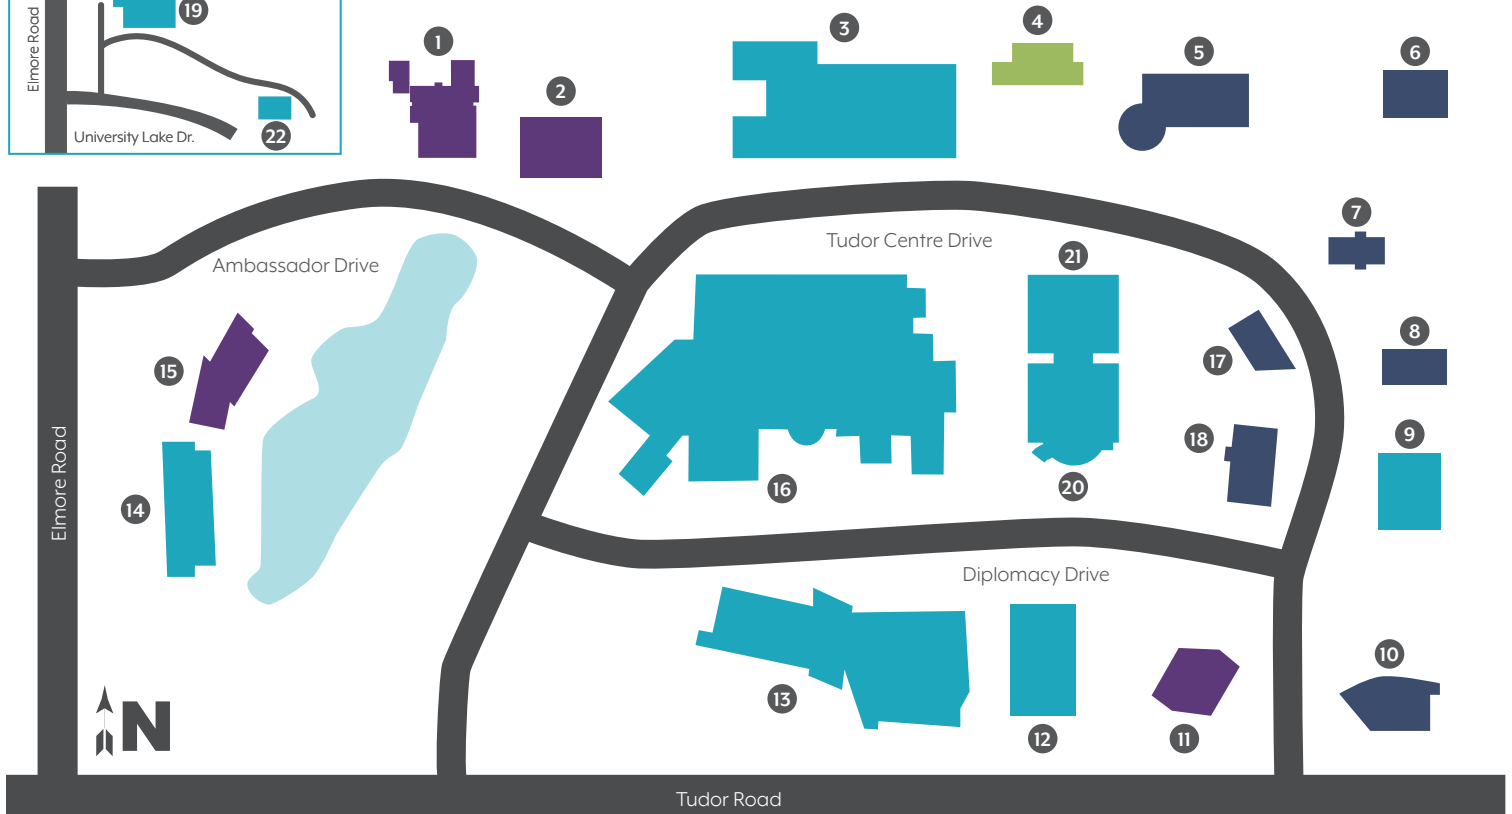

# Alaska Native Health Campus

Southcentral Foundation
  Alaska Native Medical Center
  Alaska Native Tribal Health Consortium
  Other

- |   |   |   |
|---|---|---|
| <p><b>1. Education and Development Center</b><br/>4115 Ambassador Drive</p> <p><b>2. Inuit Building</b><br/>4141 Ambassador Drive</p> <p><b>3. Patient Housing at ANMC and ANTHC Parking Garage</b><br/>4001 Tudor Centre Drive</p> <p><b>4. Centers for Disease Control and Prevention</b><br/>4055 Tudor Centre Drive</p> <p><b>5. Nuka Learning and Wellness Center</b><br/>4085 Tudor Centre Drive</p> <p><b>6. Bird Ridge Building</b><br/>4145 Tudor Centre Drive</p> <p><b>7. Heritage Plaza</b><br/>4155 Tudor Centre Drive</p> <p><b>8. Mt. Yukla Building</b><br/>4175 Tudor Centre Drive</p> | <p><b>9. Mt. Marathon Building</b><br/>4201 Tudor Centre Drive</p> <p><b>10. Fireweed Mountain Building</b><br/>4341 Tudor Centre Drive</p> <p><b>11. Alaska Native Tribal Health Consortium Diplomacy Building</b><br/>4500 Diplomacy Drive</p> <p><b>12. Flattop Mountain Parking Garage</b><br/>4450 Diplomacy Drive</p> <p><b>13. Anchorage Native Primary Care Center</b><br/>4320 Diplomacy Drive</p> <p><b>14. Healthy Communities Building</b><br/>3900 Ambassador Drive</p> <p><b>15. Alaska Native Tribal Health Consortium Corporate Office Building</b><br/>4000 Ambassador Drive</p> | <p><b>16. Alaska Native Medical Center Hospital</b><br/>4315 Diplomacy Drive</p> <p><b>17. Mt. Natashat Building</b><br/>4160 Tudor Centre Drive</p> <p><b>18. Mt. Ahklun Building</b><br/>4501 Diplomacy Drive</p> <p><b>19. University Lake Medical Building</b><br/>ANMC ENT, Audiology Ophthalmology Clinic, Ambulatory Surgery Clinic<br/>3801 University Lake Drive, 2nd Floor</p> <p><b>20. Dr. Katherine and Dr. Kevin Gottlieb Building</b><br/>4441 Diplomacy Drive</p> <p><b>21. Denali Parking Garage</b><br/>4441 Diplomacy Drive</p> <p><b>22. ANMC Pulmonology Clinic, Pulmonary Function Lab and Sleep Center</b><br/>3976 University Lake Drive, Suite 100</p> |
|---|---|---|